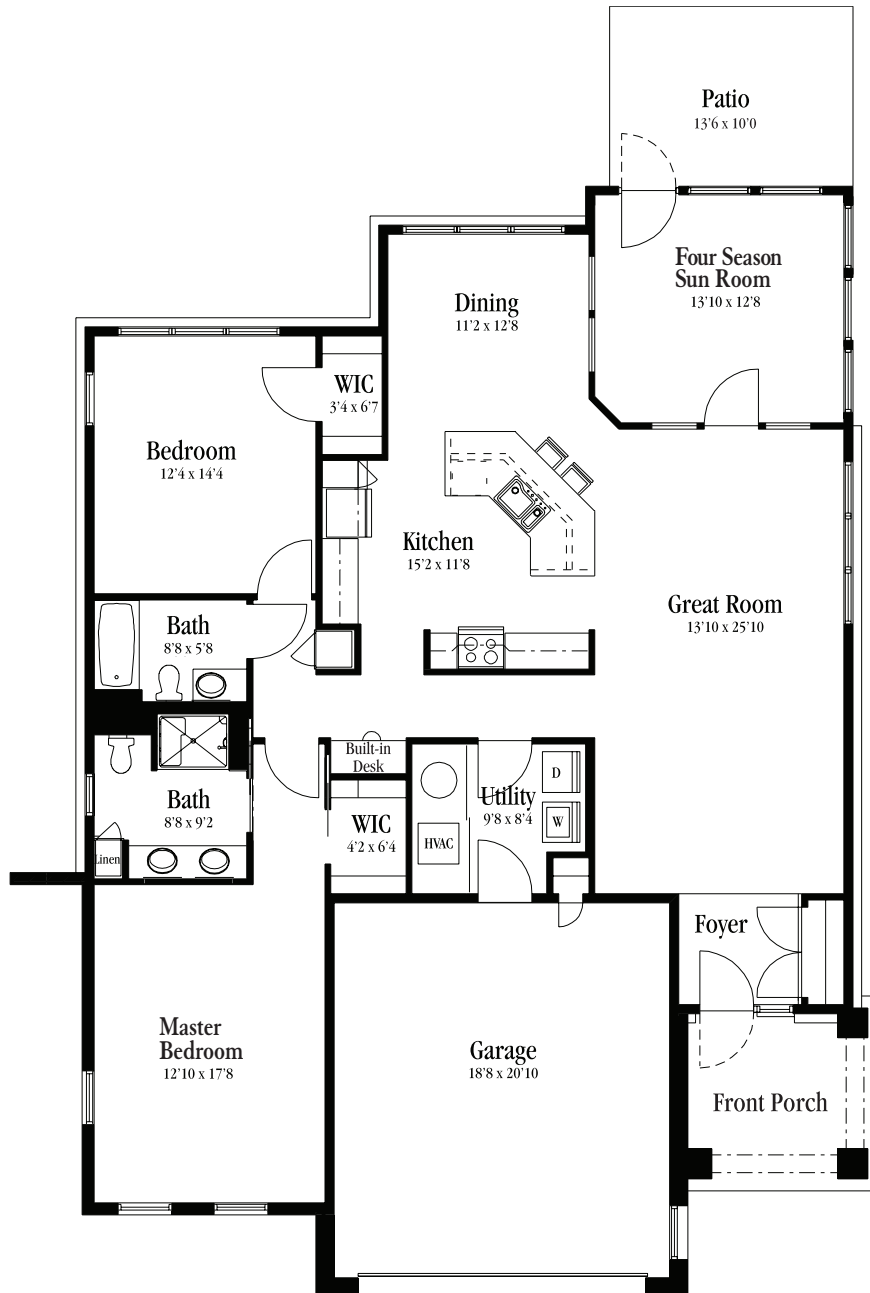

NEWCASTLE PLACE

Birch - 2 Bedroom
1,857 total sq. ft.

12600 N. Port Washington Road | Mequon, WI 53092 | 262.387.8835
www.NewcastlePlace.com